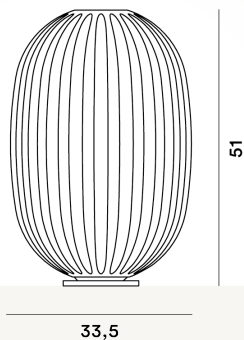

PLASS MEDIA TABLE PTL

DIMENSIONE

51 x 34 x 34

CAVO

Transparent

COLORE

Light blu, Grey

CERTIFICAZIONI

PESO

Net kg 4

MATERIALE

Rotational moulded polycarbonate and coated steel

SORGENTE LUMINOSA

Bulb not included E27 150W Max Dimmer included, Bulb not included E27 150W Max ON-OFF